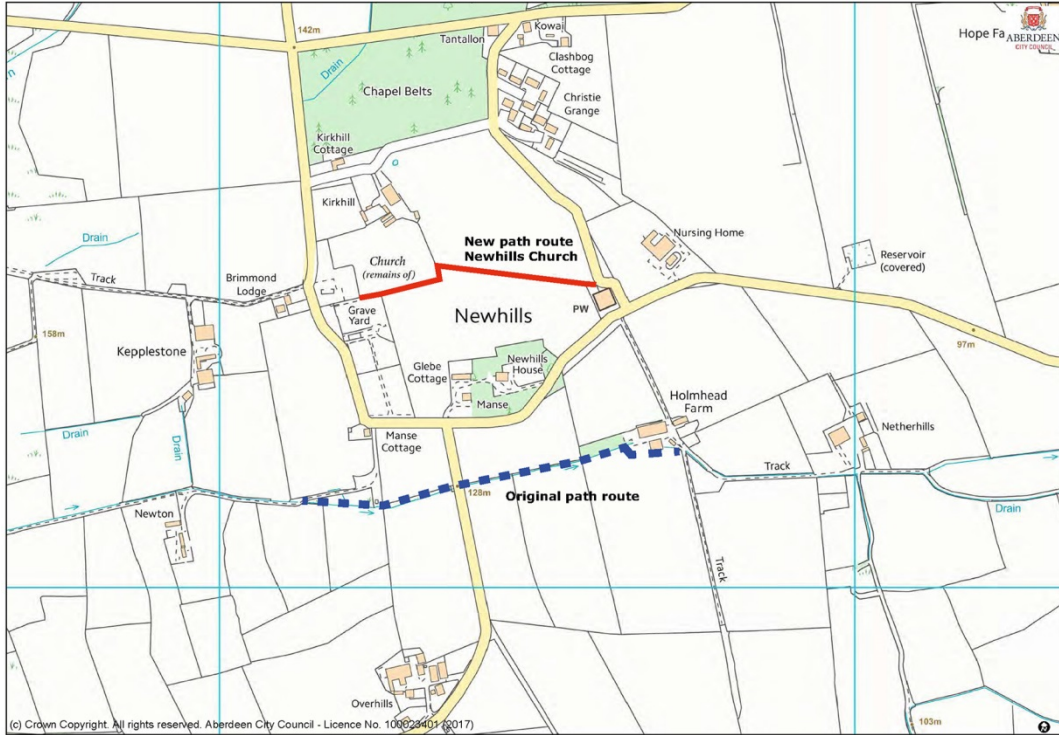

Title of report : AWPR Non-Motorised Users Off-set mitigation

APPENDIX 1

Path Locations

Newhills Church

Bucksburn Valley – Core path 42